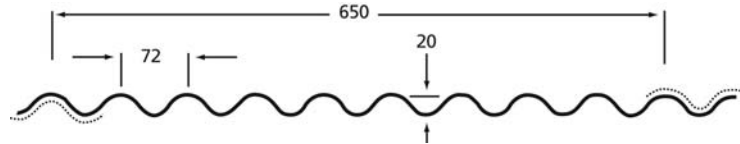

PROFILE 3 (ASB) CORRUGATED PVC

Standard 3-inch profile corrugated clear PVC roofing sheets. Manufactured in Heavy Weight 1.1mm thick PVC giving 650mm of coverage with 1 corrugation overlap. The profile matches into Profile 3 Fibre Cement (old asbestos Standard 3") - will not match into Corrugated Iron

ALL THE ITEMS BELOW ARE AVAILABLE FROM STOCK

	PROFILE 3 (ASB) CORRUGATED CLEAR PVC SHEET 650MM COVERAGE, 1.1MM THICK (HEAVY WEIGHT)	
	1.825M (6FT) LONG Code: PV1P311-1.8	3.050M (10FT) LONG Code: PV1P311-3.0
	2.440M (8FT) LONG Code: PV1P311-2.4	3.660M (12FT) LONG Code: PV1P311-3.6

FIXINGS

	PVC SHEET FIXINGS (PACK OF 10) Woodscrew, Spacer, Washer & Cap Code: FD1PVCPACK
--	--

SEALING & SEALANTS

	SILICONE SEALANT - CLEAR 310ml Cartridge, Low Modulus Formula Code: FS1SILCL
	LAP MASTIC ROLL - GREY 9mm wide x 1.5mm thick x 30m long Code: FS1MASTL9X1.5
	FLASHBAND - Lead Coloured Self-Adhesive Aluminium Flashing 100MM WIDE X 10M LONG Code: FA1FBAND100 150MM WIDE X 10M LONG Code: FA1FBAND150 225MM WIDE X 10M LONG Code: FA1FBAND225
	BITUMEN PRIMER - 1LT Super Penetration Bitumen Primer Code: FA1WPRIME10