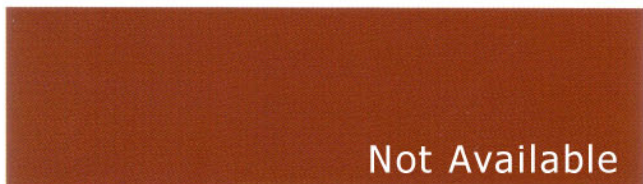

DOBEL®

Exterior Polyester Colour Range

10 A 05

GOOSEWING GREY

Not Available

18 B 25

MERLIN GREY

18 B 29

SLATE BLUE

Not Available

04 C 39

TERRACOTTA

08 B 29

VANDYKE BROWN

Not Available

COUNTRY GREEN