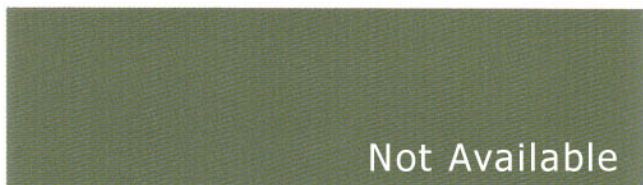

DOBEL®

Exterior Polyester Colour Range

10 A 05

GOOSEWING GREY

Not Available

18 B 25

MERLIN GREY

18 B 29

SLATE BLUE

Not Available

04 C 39

TERRACOTTA

08 B 29

VANDYKE BROWN

Not Available

COUNTRY GREEN