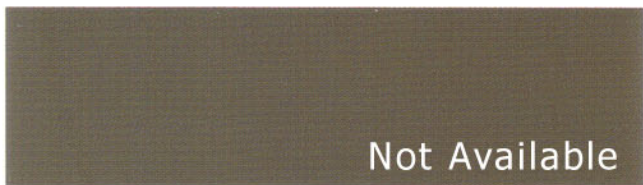

DOBEL®

Exterior Polyester Colour Range

10 A 05

GOOSEWING GREY

Not Available

18 B 25

MERLIN GREY

18 B 29

SLATE BLUE

Not Available

04 C 39

TERRACOTTA

08 B 29

VANDYKE BROWN

Not Available

COUNTRY GREEN